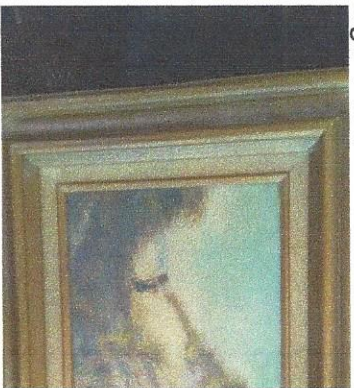

image 1 of 3

3411 Shoaff Park River DR.

condition: good

model name / number: B250

Whittington Galleries

CL fort wayne > collectibles - by owner >

[logged in as johnleato@aol.com] [log out]

This posting has been deleted from craigslist. [?]

CL

Posted 2 days ago on: 2018-05-02 11:47am

Contact Information:

Pat Moore Painting - \$1225

image 1 of 3

3411 Shoaff Park River DR.

condition: good

model name / number: A130